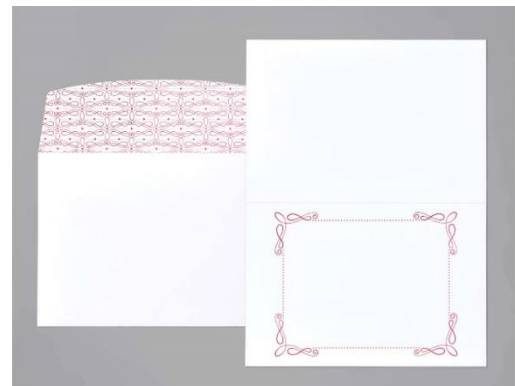

Penny Keener
Stampin' Up Independent Demonstrator
402-707-2891
penny@keenerinker.com
www.keenerinker.com

Wonder of the Season Memories & More Christmas Cards

Create 40 cards with one pack of Wonder of the Season Memories & More Card Pack and two packs of Wonder of the Season Memories & More Cards & Envelopes. The samples shown here use half of a Card Pack, one set of Cards and Envelopes, and Stampin' Seal. Just duplicate to do all 40. I folded the cards to with the decorative detail on the outside of the Card when using the 3x4 Cards and the decorative detail on the inside when using the 4x6 Cards. Wrapped In Christmas Stamp Set and Cherry Cobbler Classic Stampin' Pad are perfect for the inside message. To step up these cards add Stampin' Dimensionals, Ribbon, Basic Rhinestones, and Wink of Stella.

KeenerINKer.com
Images © Stampin' Up!

KeenerINKer.com
Images © Stampin' Up!

KeenerINKer.com
Images © Stampin' Up!

KeenerINKer.com
Images © Stampin' Up!

Recommended Supplies

Wonder of the Season Memories & More Card Pack 153538 \$12.00

Double-sided cards* for card fronts or scrapbooks. 48 cards in 3" x 4" and 4" x 6" sizes; 12 specialty cards with gold foil; 8 sticker sheets. Acid free, lignin free. Available in English only. Basic Black, Cherry Cobbler, Garden Green, gold foil, Real Red, Shaded Spruce

Wonder of the Season Memories & More Cards & Envelopes 153539 \$11.50

Adhere 4" x 6" cards from the Wonder of the Season Memories & More Card Pack to these card bases for quick cards. White with red foil accents; printed envelopes. 20 Memories & More card bases, 20 envelopes. Red foil, white