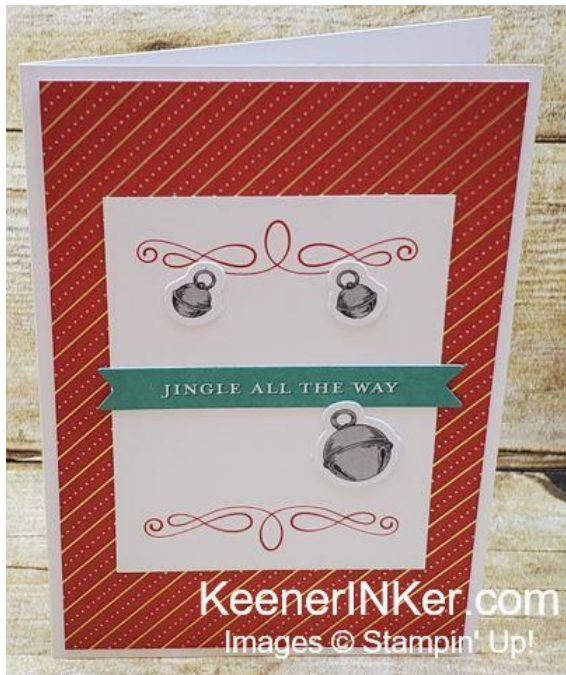

KeenerINKer.com
Images © Stampin' Up!