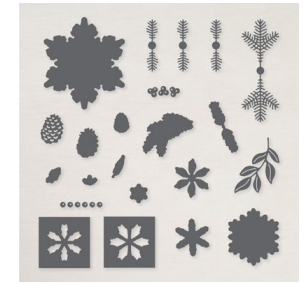

DELICATE PINES DIES
166073 | $39.00