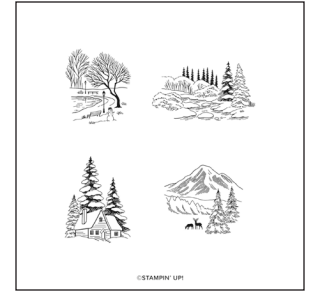

**WINTER SCENES CLING
STAMP SET**
166088 | $22.00