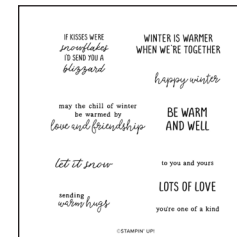

BEAUTIFUL PUMPKINS DIES
166011 | \$20.00

PURCHASE THE PRODUCTS INDIVIDUALLY

HOMEMADE TREATS CLING STAMP SET
166013 | \$23.00

HOMEMADE TREATS DIES
166016 | \$27.00

PURCHASE THE PRODUCTS INDIVIDUALLY

SNOWFLAKE KISSES PHOTOPOLYMER STAMP SET
166018 | \$18.00