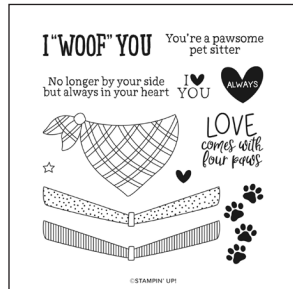

PET LOVE PHOTOPOLYMER
STAMP SET
166025 | $19.00