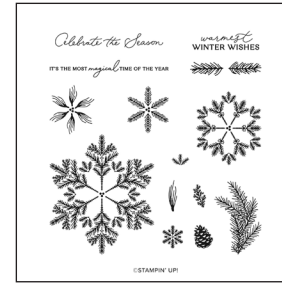

PRODUCT SUITES

PURCHASE THE COMPLETE SUITE

ELEGANT PINE SNOWFLAKES SUITE COLLECTION
166079 | \$91.00

PURCHASE THE PRODUCTS INDIVIDUALLY

ELEGANT PINE SNOWFLAKES
12" X 12" (30.5 X 30.5 CM)
DESIGNER SERIES PAPER
166066 | \$12.50