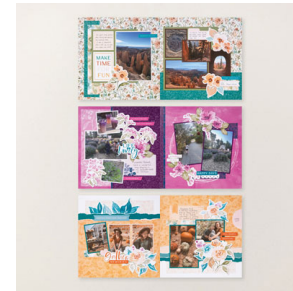

**LOVELY FLORALS
SCRAPBOOKING WORKSHOP KIT**
166796 | $38.00