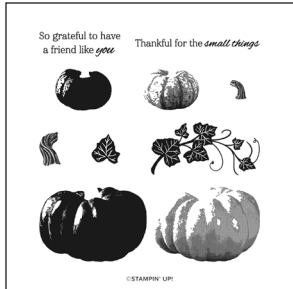

SEPTEMBER 2025 ONLINE EXCLUSIVES PRODUCT LIST PRODUCT BUNDLES

10% **BUNDLED SAVINGS**

PURCHASE THE BUNDLE

SIGN DESIGN BUNDLE
166057 | ~~\$44.00~~ \$39.50

PURCHASE THE PRODUCTS INDIVIDUALLY

**SIGN DESIGN
PHOTOPOLYMER STAMP SET**
166050 | \$19.00

SIGN DESIGN PUNCH
166056 | \$25.00

SEPTEMBER 2025 ONLINE EXCLUSIVES PRODUCT LIST

ADDITIONAL PRODUCTS

BEAUTIFUL PUMPKINS
PHOTOPOLYMER STAMP SET
166009 | \$20.00

BEAUTIFUL PUMPKINS DIES
166011 | \$20.00

HOMEMADE TREATS CLING
STAMP SET
166013 | \$23.00