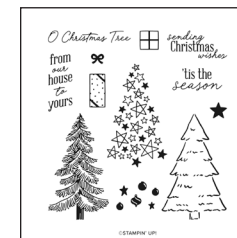

PURCHASE THE PRODUCTS INDIVIDUALLY

PINE TREE TRIMMINGS PHOTOPOLYMER STAMP SET
166040 | $21.00