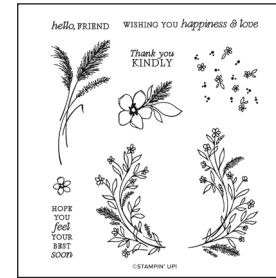

PURCHASE THE PRODUCTS INDIVIDUALLY

DELICATE DREAMS 12" X 12"
(30.5 X 30.5 CM) SPECIALTY
DESIGNER SERIES PAPER
167498 | \$16.50

**DELICATE WHISPERS
PHOTOPOLYMER STAMP SET**
167500 | \$20.00

DELICATE WHISPERS DIES
167505 | \$34.00