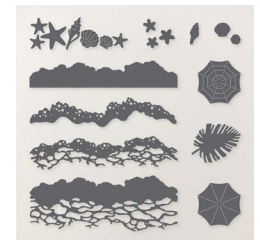

ROLLING WAVES DIES
167144 | $37.00