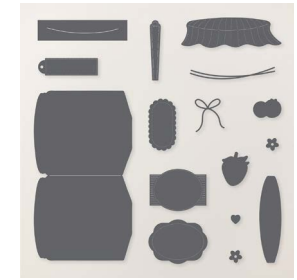

HOMEMADE SWEETNESS SUITE COLLECTION
167481 | \$96.00

PURCHASE THE PRODUCTS INDIVIDUALLY

HOMEMADE SWEETNESS
12" X 12" (30.5 X 30.5 CM)
DESIGNER SERIES PAPER
167467 | \$12.50

FILLED WITH SWEETNESS
PHOTOPOLYMER STAMP SET
167469 | \$24.00