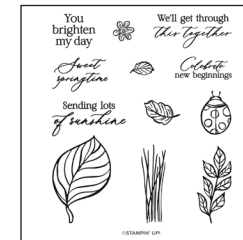

FOREVER FLORALS DIES
167443 | \$36.00

**SCALLOPED WISHES
PHOTOPOLYMER
STAMP SET**
167447 | \$20.00

**SCALLOPED
WISHES DIES**
167452 | \$28.00

**SPRINGTIME SCENES
PHOTOPOLYMER
STAMP SET**
167457 | \$20.00