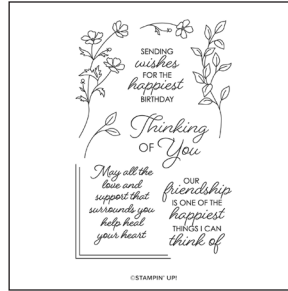

FRAMED ALL AROUND
PHOTOPOLYMER STAMP SET
167221 | $20.00