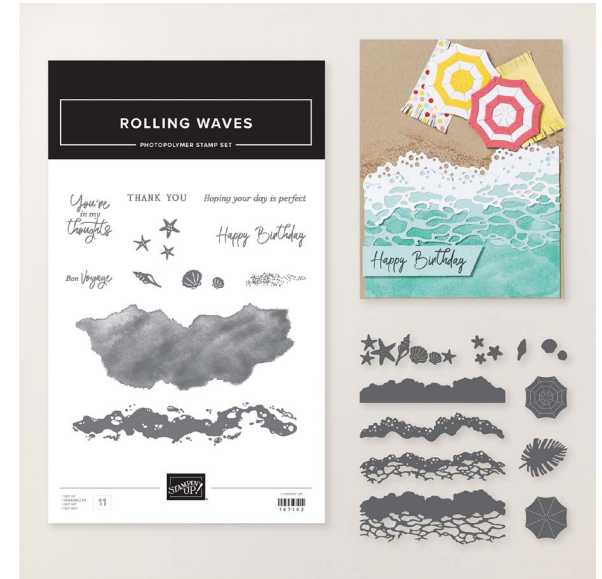

PURCHASE THE BUNDLE

10% BUNDLED SAVINGS

MATCH DAY BUNDLE
167523 | ~~\$51.00~~ \$45.75

MARCH 2026 ONLINE EXCLUSIVES PRODUCT LIST

PRODUCT BUNDLES

10% BUNDLED SAVINGS

PARADISE GARDEN BUNDLE
167121 | ~~\$68.00~~ \$61.00

CAPTURING SMILES BUNDLE
167133 | ~~\$54.00~~ \$45.75

ROLLING WAVES BUNDLE
167145 | ~~\$57.00~~ \$51.25

PURCHASE THE PRODUCTS INDIVIDUALLY

PURCHASE THE PRODUCTS INDIVIDUALLY

PURCHASE THE PRODUCTS INDIVIDUALLY