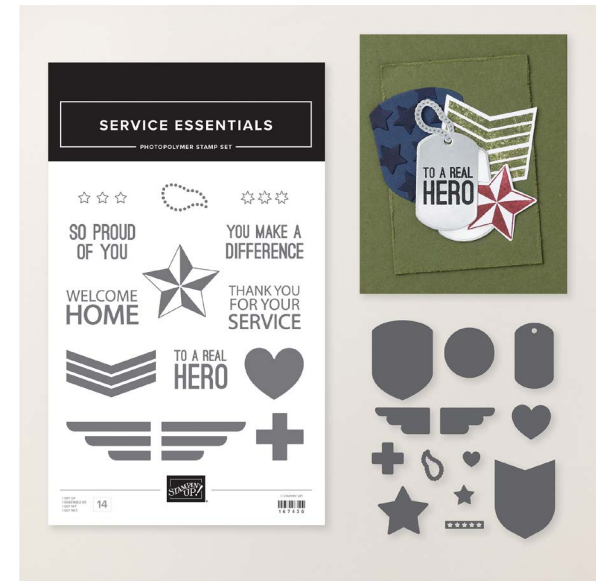

HELP ME GROW BUNDLE
167167 | ~~\$60.00~~ \$54.00

SERVICE ESSENTIALS BUNDLE
167438 | ~~\$45.00~~ \$40.50

PURCHASE THE PRODUCTS INDIVIDUALLY

PURCHASE THE PRODUCTS INDIVIDUALLY

PURCHASE THE PRODUCTS INDIVIDUALLY