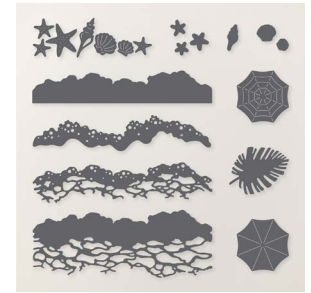

ROLLING WAVES DIES
167144 | $37.00