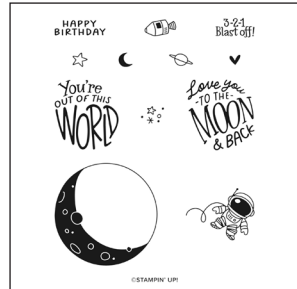

MOON & BACK
PHOTOPOLYMER STAMP SET
167531 | $18.00