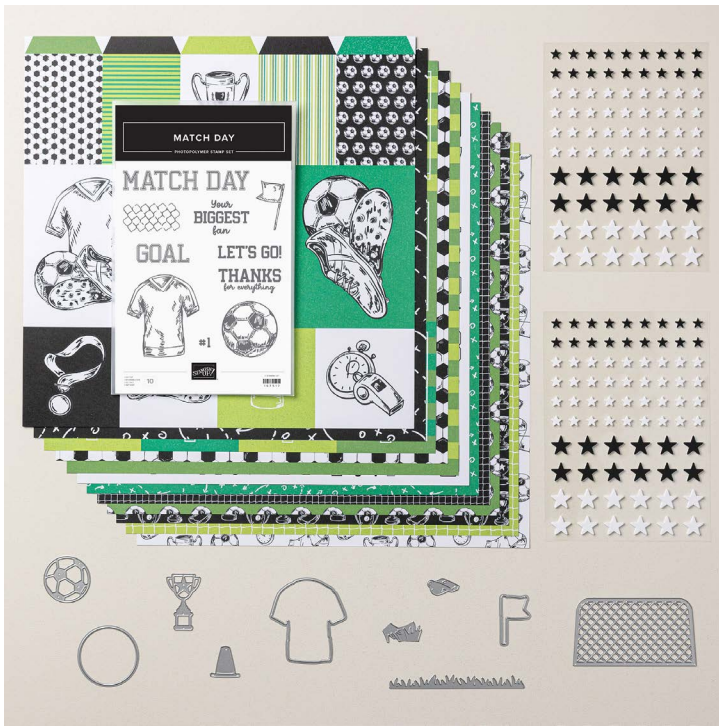

10% BUNDLED SAVINGS

DELICATE WHISPERS BUNDLE
167506 | ~~\$54.00~~ \$48.50

MARCH 2026 ONLINE EXCLUSIVES PRODUCT LIST

PRODUCT SUITES

PURCHASE THE COMPLETE SUITE

A WONDERFUL MATCH SUITE COLLECTION
167527 | \$66.25