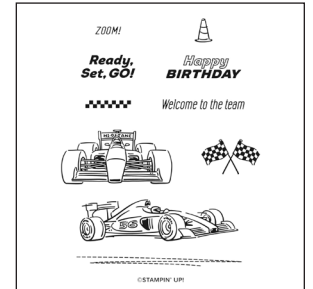

MATCH DAY DIES
167522 | \$31.00

WONDERFUL STARS PUFFY
STICKERS
167526 | \$8.00

MOON & BACK
PHOTOPOLYMER STAMP SET
167531 | \$18.00

MAKE A WISH
PHOTOPOLYMER STAMP SET
167533 | \$20.00

DREAM TEAM
PHOTOPOLYMER STAMP SET
167535 | \$19.00