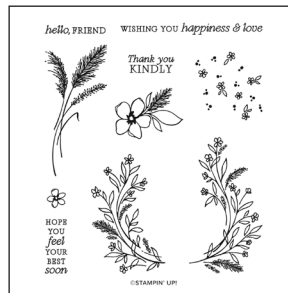

DELICATE WHISPERS
PHOTOPOLYMER STAMP SET
167500 | $20.00