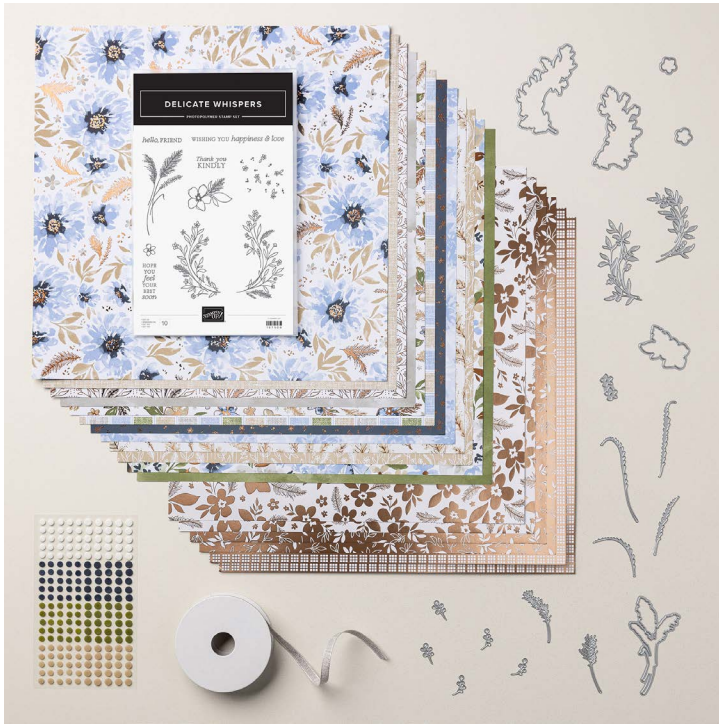

MARCH 2026 ONLINE EXCLUSIVES PRODUCT LIST

PRODUCT SUITES

PURCHASE THE COMPLETE SUITE

DELICATE DREAMS SUITE COLLECTION
167512 | $92.00